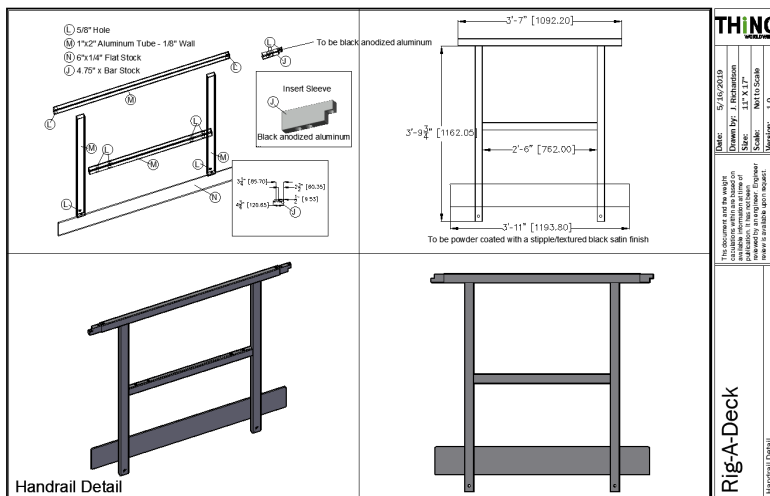

22469 SE 297th Street
Black Diamond WA 98010
Tel: 206-319-5206
Fax: 206-319-5209