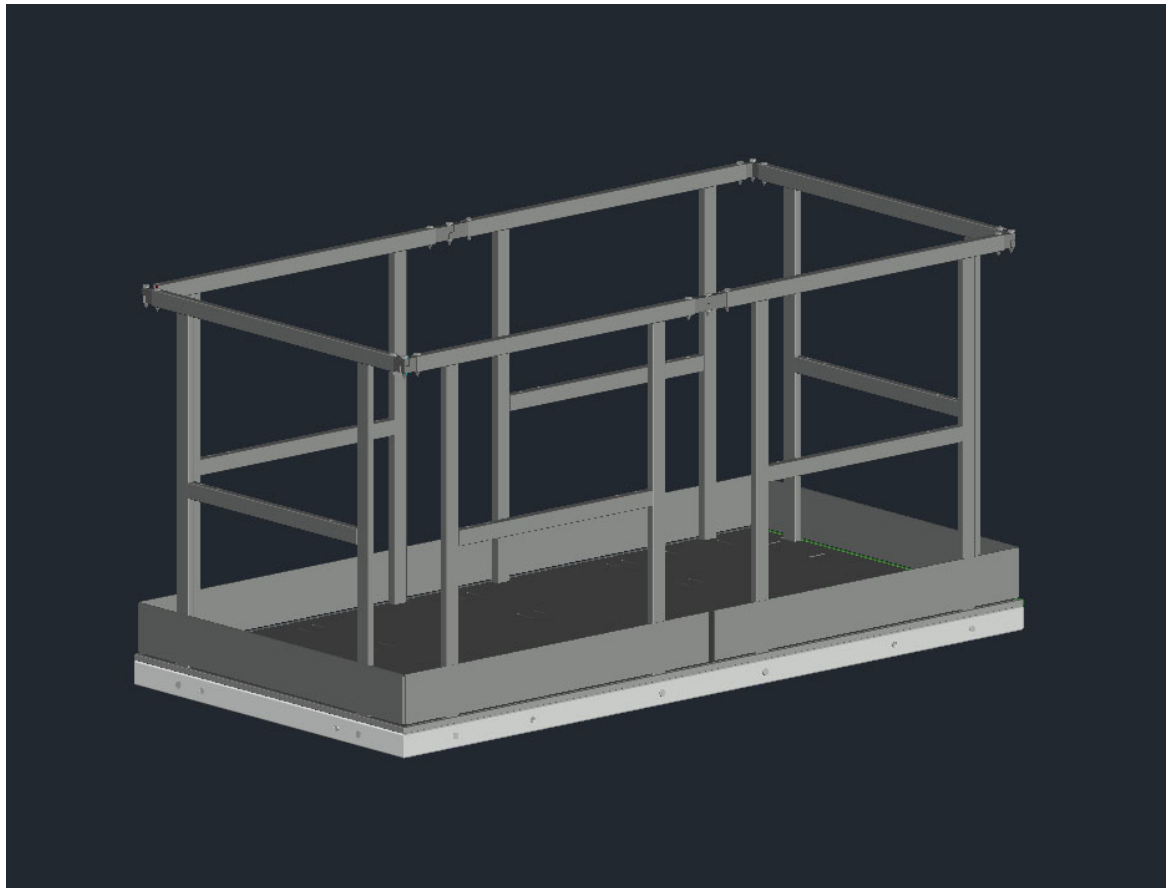

22469 SE 297th Street
Black Diamond WA 98010
Tel: 206-319-5206
Fax: 206-319-5209

RIG-a-DECK

by THiNC

22469 SE 297th Street
Black Diamond WA 98010
Tel: 206-319-5206
Fax: 206-319-5209

RIG-**a**-DECK is a versatile rigging solution for your overhead platform needs. Use in a standalone 4' x 8' configuration or fastened together and expand to any required size.

RIG-**a**-DECK offers security of equipment with multiple areas of attachment for load restraint. Efficiently secure your equipment to the platform and enjoy a worry-free experience.

RIG-**a**-DECK is engineered for a 4000lb UDL load per deck.

RIG-**a**-DECK is designed with flexibility in mind. Our railing system is easily configured to allow personnel entry or a fully enclosed surrounding. With the post-thru platform design and continuous top rail design, our handrail is rigid and secure. The kick plate around the bottom provides added safety.

Do not worry about losing bolts or pins; RIG-**a**-DECK is designed with a bolt-capture system, built-in storage for all assembly pins and load rated straps for securing your equipment. Each deck system comes complete and ready to go.