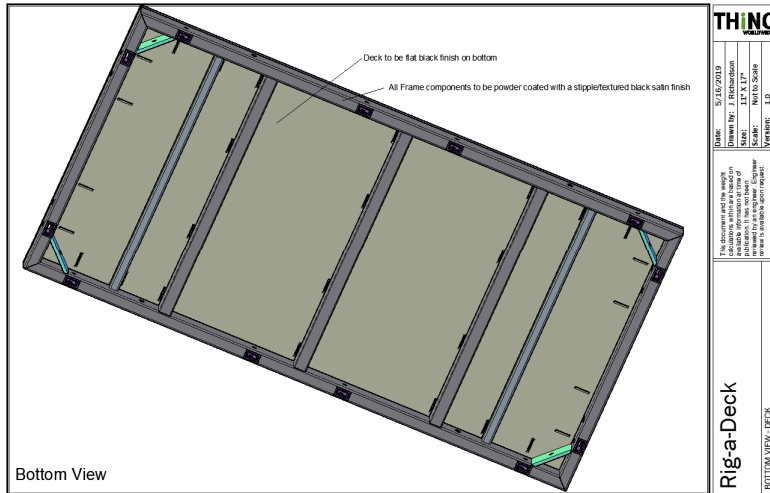

22469 SE 297th Street
Black Diamond WA 98010
Tel: 206-319-5206
Fax: 206-319-5209