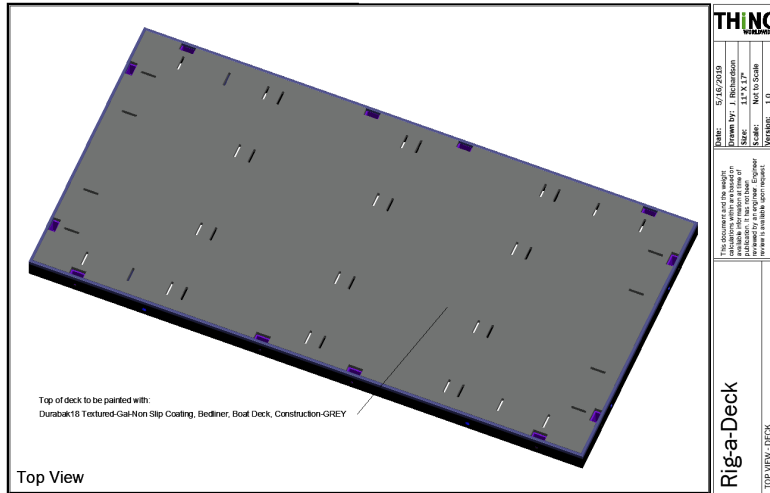

22469 SE 297th Street
Black Diamond WA 98010
Tel: 206-319-5206
Fax: 206-319-5209